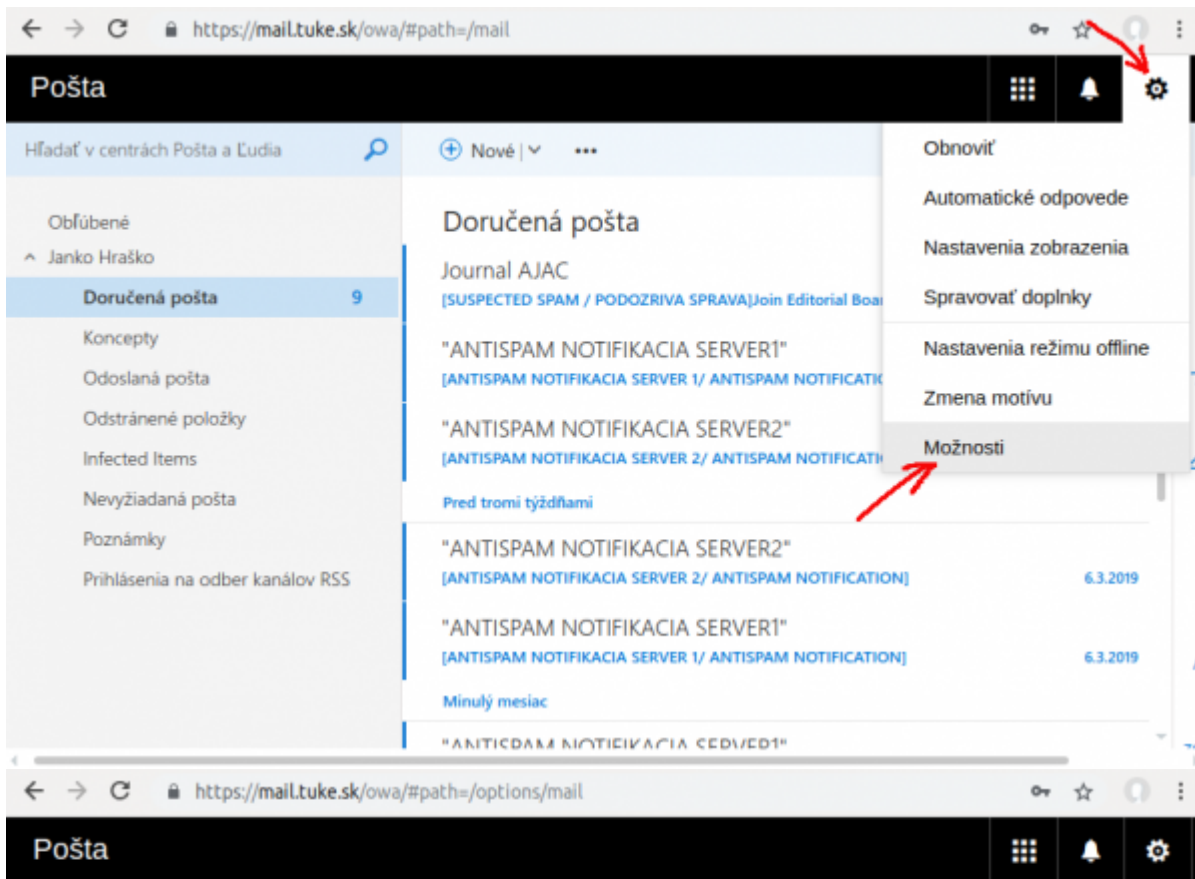

Poštový klient - mail.tuke.sk

Nastavenie podpisu

The screenshot displays the Outlook web interface for configuring an email signature. The browser address bar shows <https://mail.tuke.sk/owa/#path=/options/mailsignatures>. The page title is "Pošta" (Mail). The left sidebar, titled "Možnosti" (Options), lists various settings categories, with "Podpis e-mailu" (Email Signature) selected. The main content area, titled "Podpis e-mailu", includes two checkboxes for automatic signature insertion: "Automaticky vkladať podpis do nových správ, ktoré vytvorím" (Automatically insert signature into new messages I create) and "Automaticky vkladať podpis do správ, ktoré prepošlem alebo na ktoré odpoviem" (Automatically insert signature into messages I forward or reply to). Below these options is a signature editor with a rich text toolbar (bold, italic, underline, text color, background color, link, unlink, list, indent, outdent) and a preview area. The preview area shows the TU Košice logo and the text: "Ing. Janko Hraško", "Oddelenie vzorové", "Letná 9, 042 00 Košice", and "tel. +000 00 000 0000".

The screenshot shows the Outlook web interface at the URL <https://mail.tuke.sk/owa/#path=/options/mailemailsignatures>. The page title is "Pošta". On the left, there is a navigation menu under "Možnosti" (Options) with "Podpis e-mailu" (Email signature) selected. The main content area is titled "Podpis e-mailu" and contains two checkboxes: "Automaticky vkladať podpis do nových správ, ktoré vytvorím" (checked) and "Automaticky vkladať podpis do správ, ktoré prepošlem alebo na ktoré odpoviem" (unchecked). Below the checkboxes is a signature editor with a rich text toolbar and a preview of the signature: "TECHNICKÁ UNIVERZITA V KOŠICIACH", "Ing. Janko Hraško", "Oddelenie vzorové", "Letná 9, 042 00 Košice", and "tel. +000 00 000 0000".